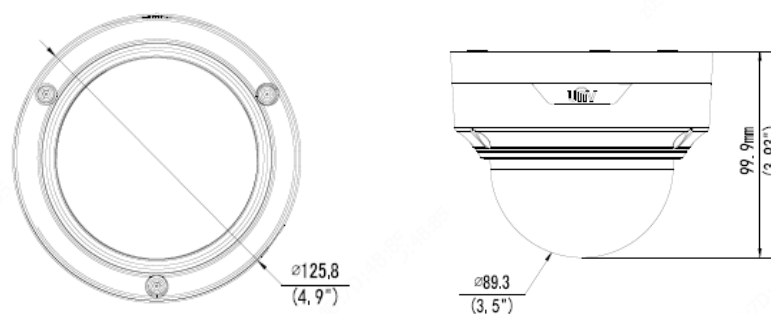

Audio	
Audio Compression	G.711
Suppression	Supported
Sampling Rate	8KHZ
Storage	
Edge Storage	Micro SD, up to 128GB
Network Storage	ANR
Network	
Protocols	IPv4, IGMP, ICMP, ARP, TCP, UDP, DHCP, RTP, RTSP, RTCP, DNS, DDNS, NTP, FTP, UPnP, HTTP, HTTPS, SMTP, SSL
Compatible Integration	ONVIF (Profile S, Profile G, Profile T), API
Interface	
Audio I/O	Input: impedance 35kΩ; amplitude 2V [p-p]
	Output: impedance 600Ω; amplitude 2V [p-p]
Alarm I/O	1/1
Network	10M/100M Base-TX Ethernet
General	
Power	DC 12V±25%, PoE (IEEE 802.3af)
	Power consumption: Max 8.7W
Dimensions (Ø x H)	Φ125.8mmx99.9mm (Ø4.9" x 3.93")
Weight	0.57kg (1.26lb)
Working Environment	-35°C ~ 60°C (-31°F ~ 140°F), Humidity: ≤95% RH (non-condensing)
Ingress Protection	IP67
Vandal Resistant	IK10
Reset Button	Supported

Dimensions

Zhejiang Uniview Technologies Co., Ltd.

Building No.10, Wanlun Science Park, Jiangling Road 88, Binjiang District, Hangzhou, Zhejiang, China (310051)

Email: overseasbusiness@uniview.com; globalsupport@uniview.com

<http://www.uniview.com>

©2019 Zhejiang Uniview Technologies Co., Ltd. All rights reserved.

*Product specifications and availability are subject to change without notice.